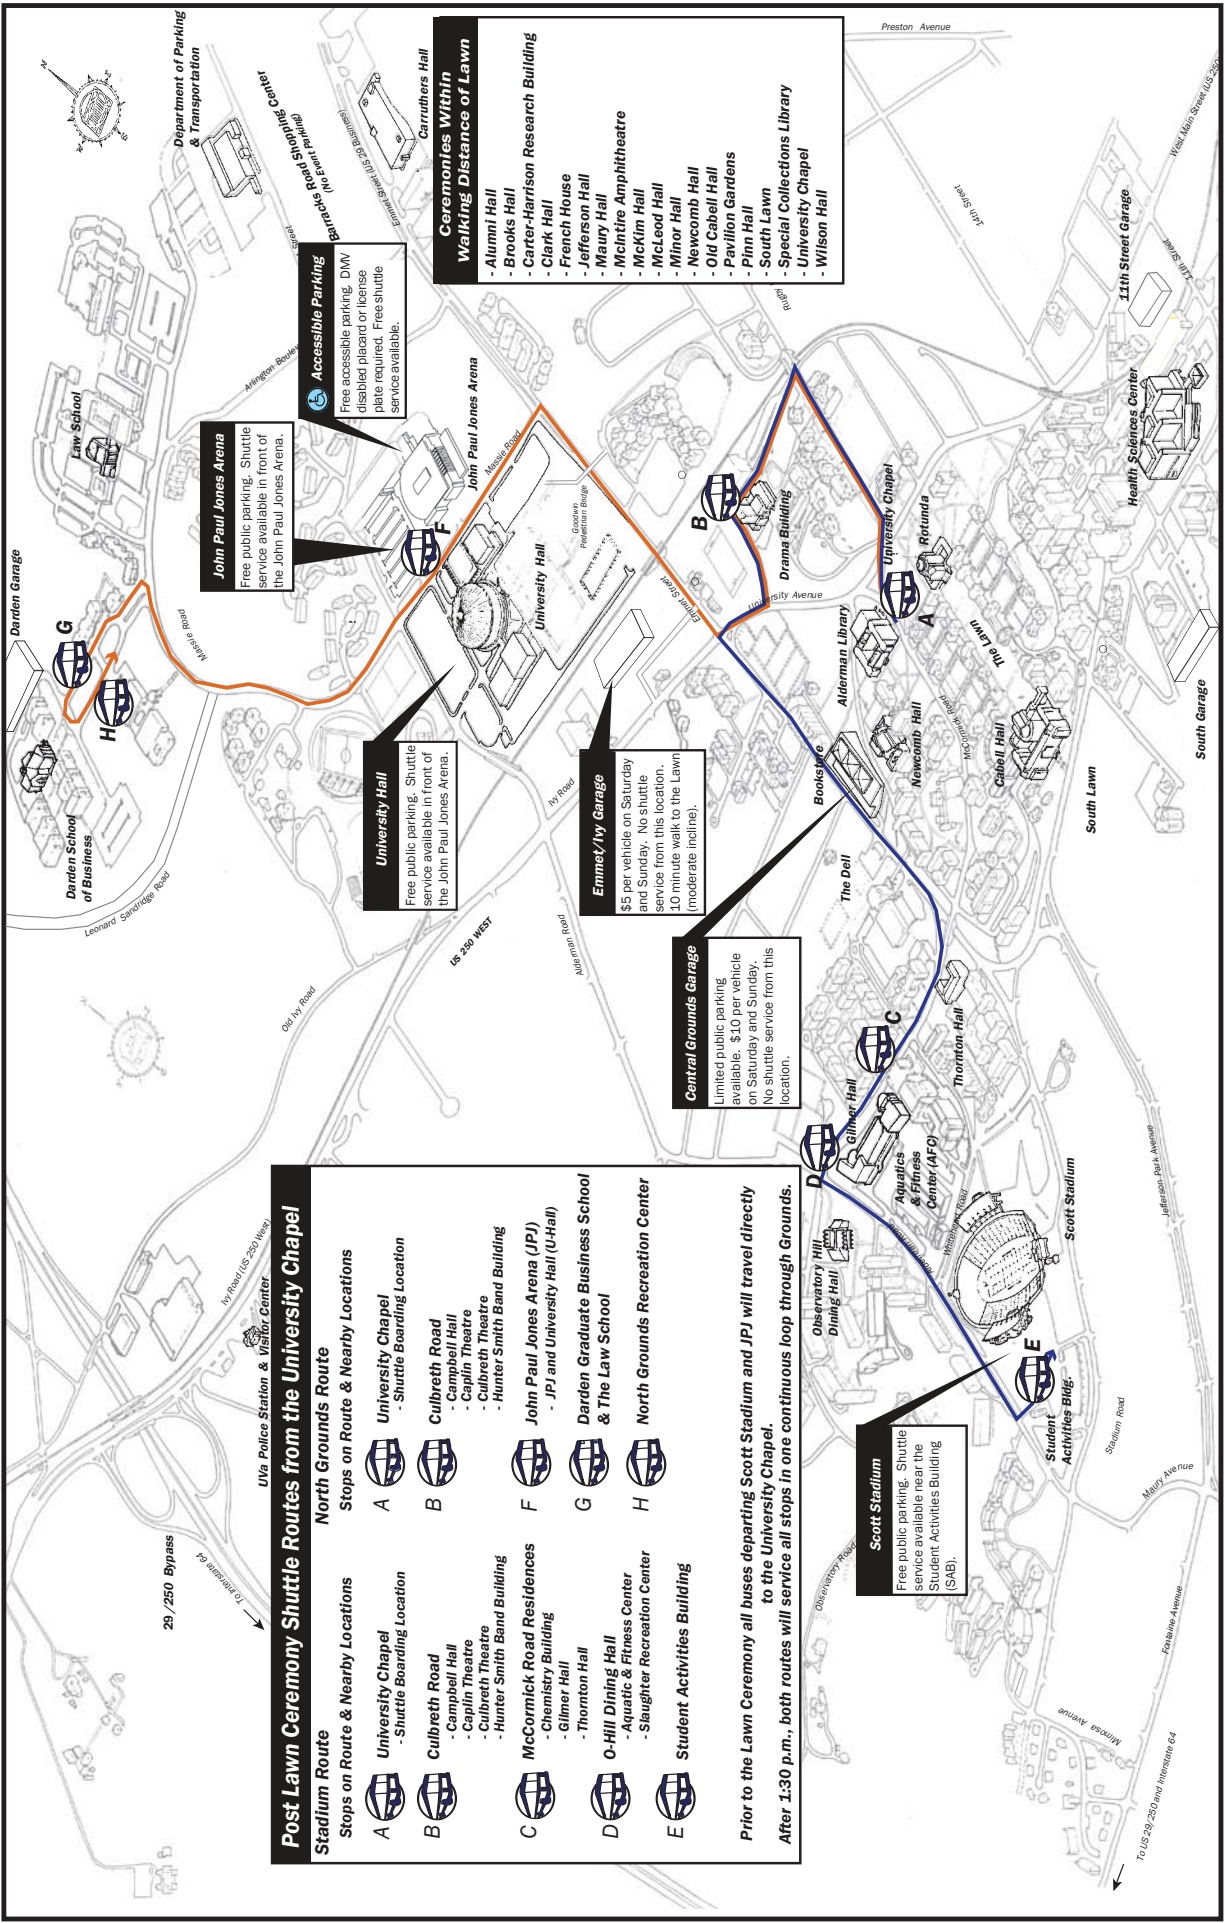

# Saturday and Sunday, May 20-21, 2017 Graduation Shuttle Bus Routes

- ### Post Lawn Ceremony Shuttle Routes from the University Chapel
- | Stadium Route | Stops on Route & Nearby Locations  |
|---------------|--|
| A             | University Chapel<br>- Shuttle Boarding Location   |
| B             | Culbreth Road<br>- Campbell Hall<br>- Chapin Theatre<br>- Culbreth Theatre<br>- Hunter Smith Band Building |
| C             | McCormick Road Residences<br>- Chemistry Building<br>- Glimmer Hall<br>- Thornton Hall                     |
| D             | O-Hill Dining Hall<br>- Aquatic & Fitness Center<br>- Slaughter Recreation Center                          |
| E             | Student Activities Building  |
- 
- | North Grounds Route | Stops on Route & Nearby Locations  |
|---------------------|--|
| A                   | University Chapel<br>- Shuttle Boarding Location   |
| B                   | Culbreth Road<br>- Campbell Hall<br>- Chapin Theatre<br>- Culbreth Theatre<br>- Hunter Smith Band Building |
| F                   | John Paul Jones Arena (JPJ)<br>- JPJ and University Hall (U-Hall)  |
| G                   | Darden Graduate Business School & The Law School   |
| H                   | North Grounds Recreation Center  |

Prior to the Lawn Ceremony all buses departing Scott Stadium and JPJ will travel directly to the University Chapel.  
After 1:30 p.m., both routes will service all stops in one continuous loop through Grounds.

**University Hall**  
Free public parking. Shuttle service available in front of the John Paul Jones Arena.

**Emmett/Ivy Garage**  
\$5 per vehicle on Saturday and Sunday. No shuttle services from this location. 10 minute walk to the Lawn (moderate incline).

**Scott Stadium**  
Free public parking. Shuttle service available near the Student Activities Building (SAB).