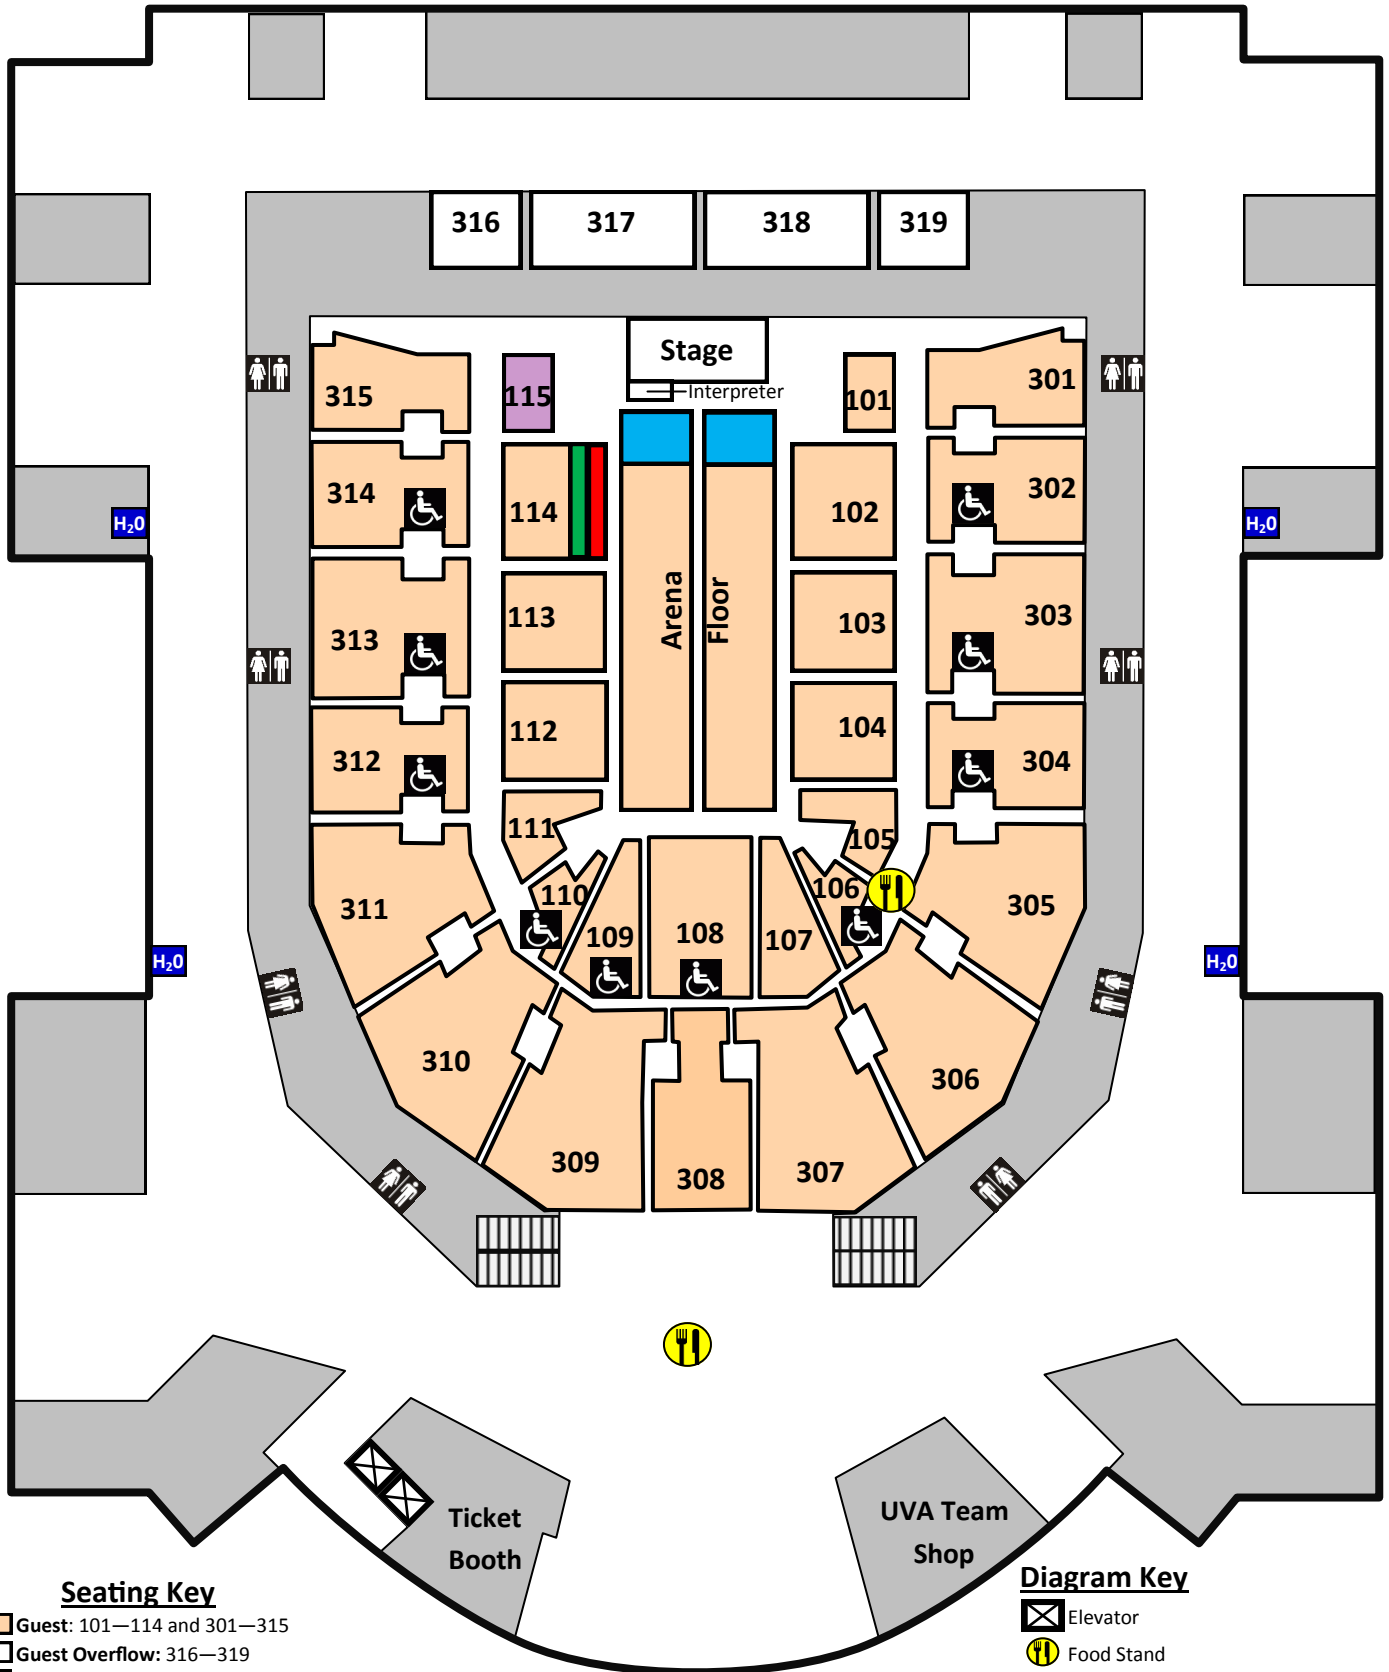

Valedictory Exercises - John Paul Jones Arena Overview

Friday, May 19, 2017

Seating Key

- Guest: 101—114 and 301—315
- Guest Overflow: 316—319
- Class of 2017 Trustees and Guests: First 7 rows of Arena floor
- Overflow Section for Class of 2016 Trustees and Guests: 115
- A Cappella Groups: Rows 3 and 4 of 114
- Interpreter Seating: First 2 rows of 114

Diagram Key

- Elevator
- Food Stand
- Information Booth
- Stairs to Lower Level

Entrance