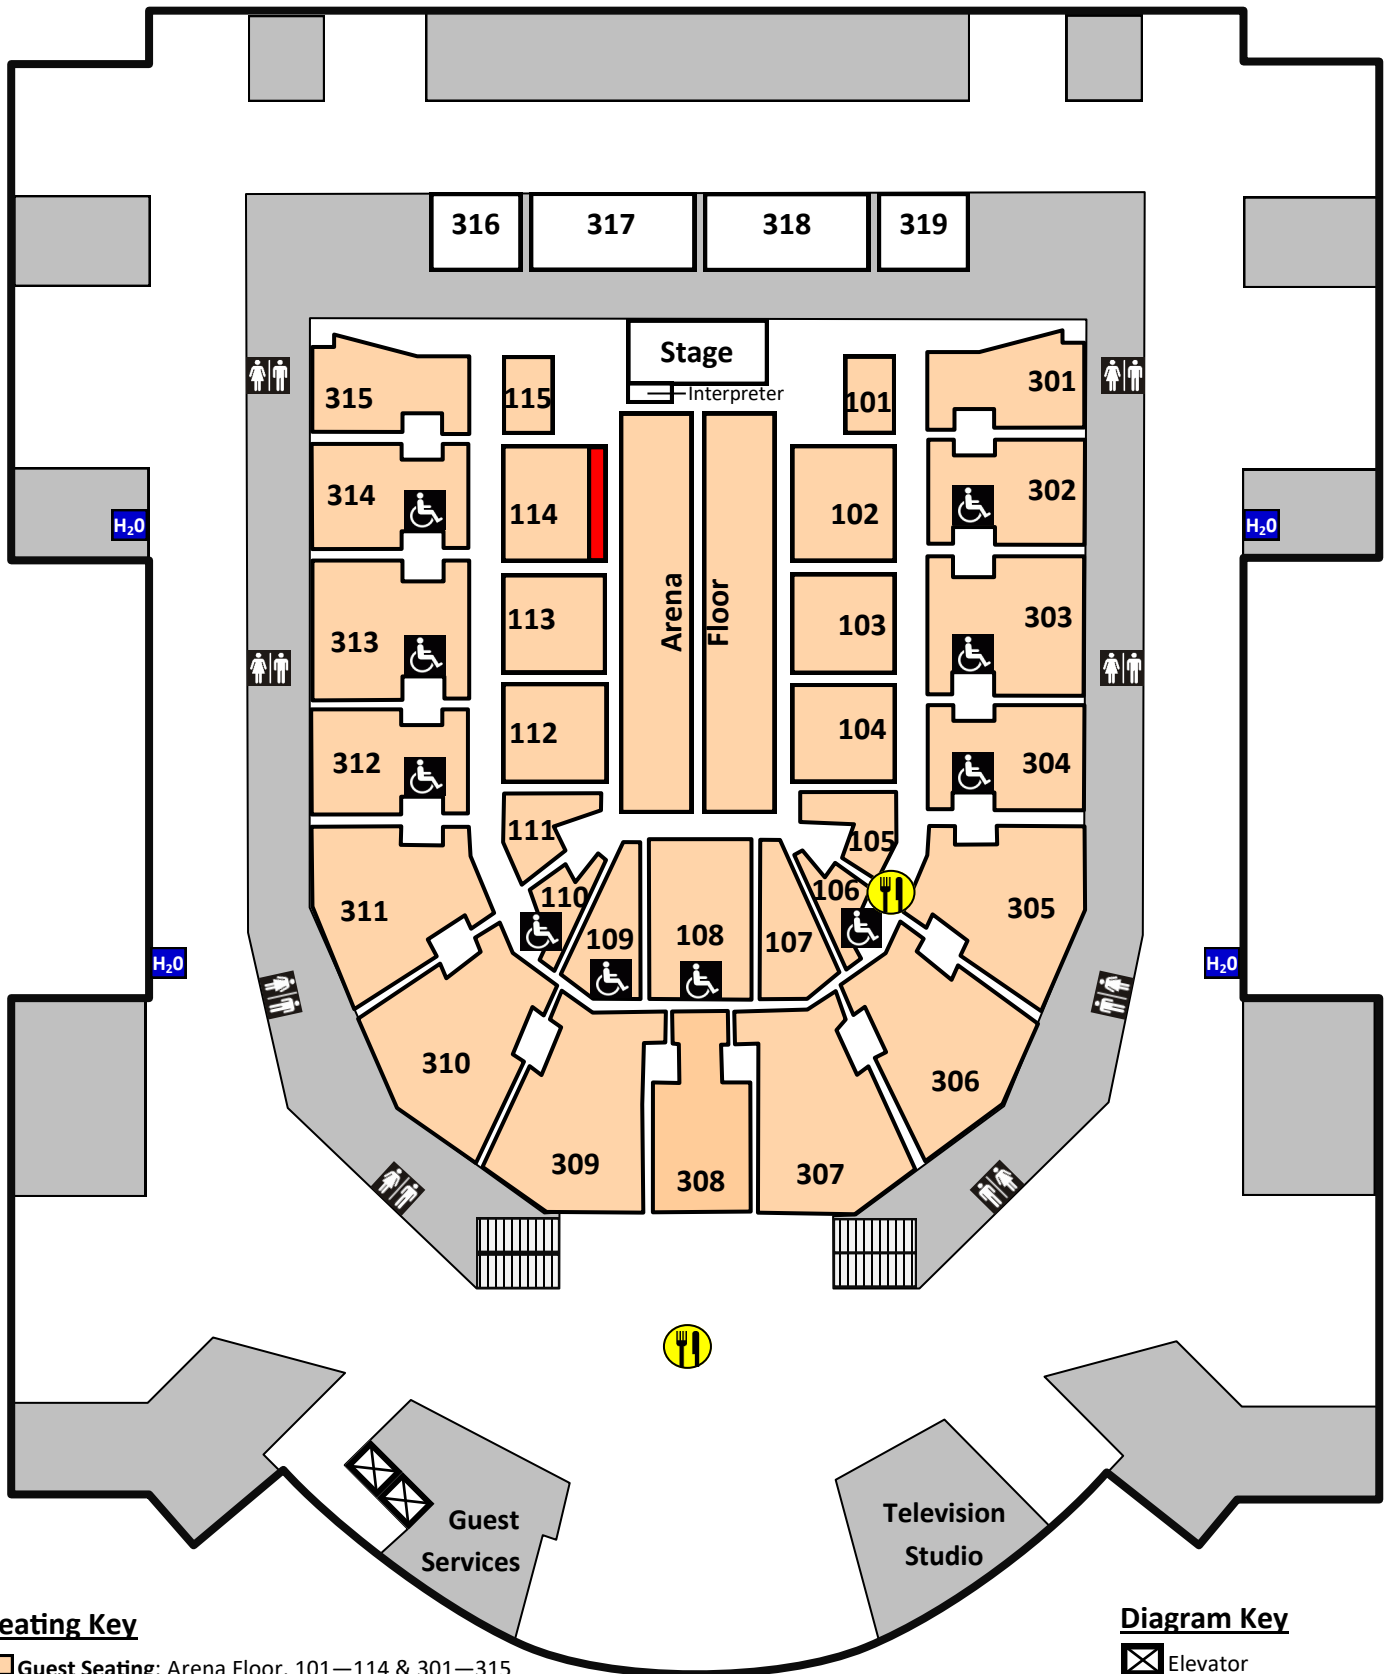

Valedictory Exercises John Paul Jones Arena Overview

Seating Key

- Guest Seating: Arena Floor, 101—114 & 301—315
- Guest Overflow: 316—319
- Interpreter Seating: First 2 rows of 114

Diagram Key

- Elevator
- ⌂ Food Stand
- i Information Booth
- Stairs to Lower Level

Entrance