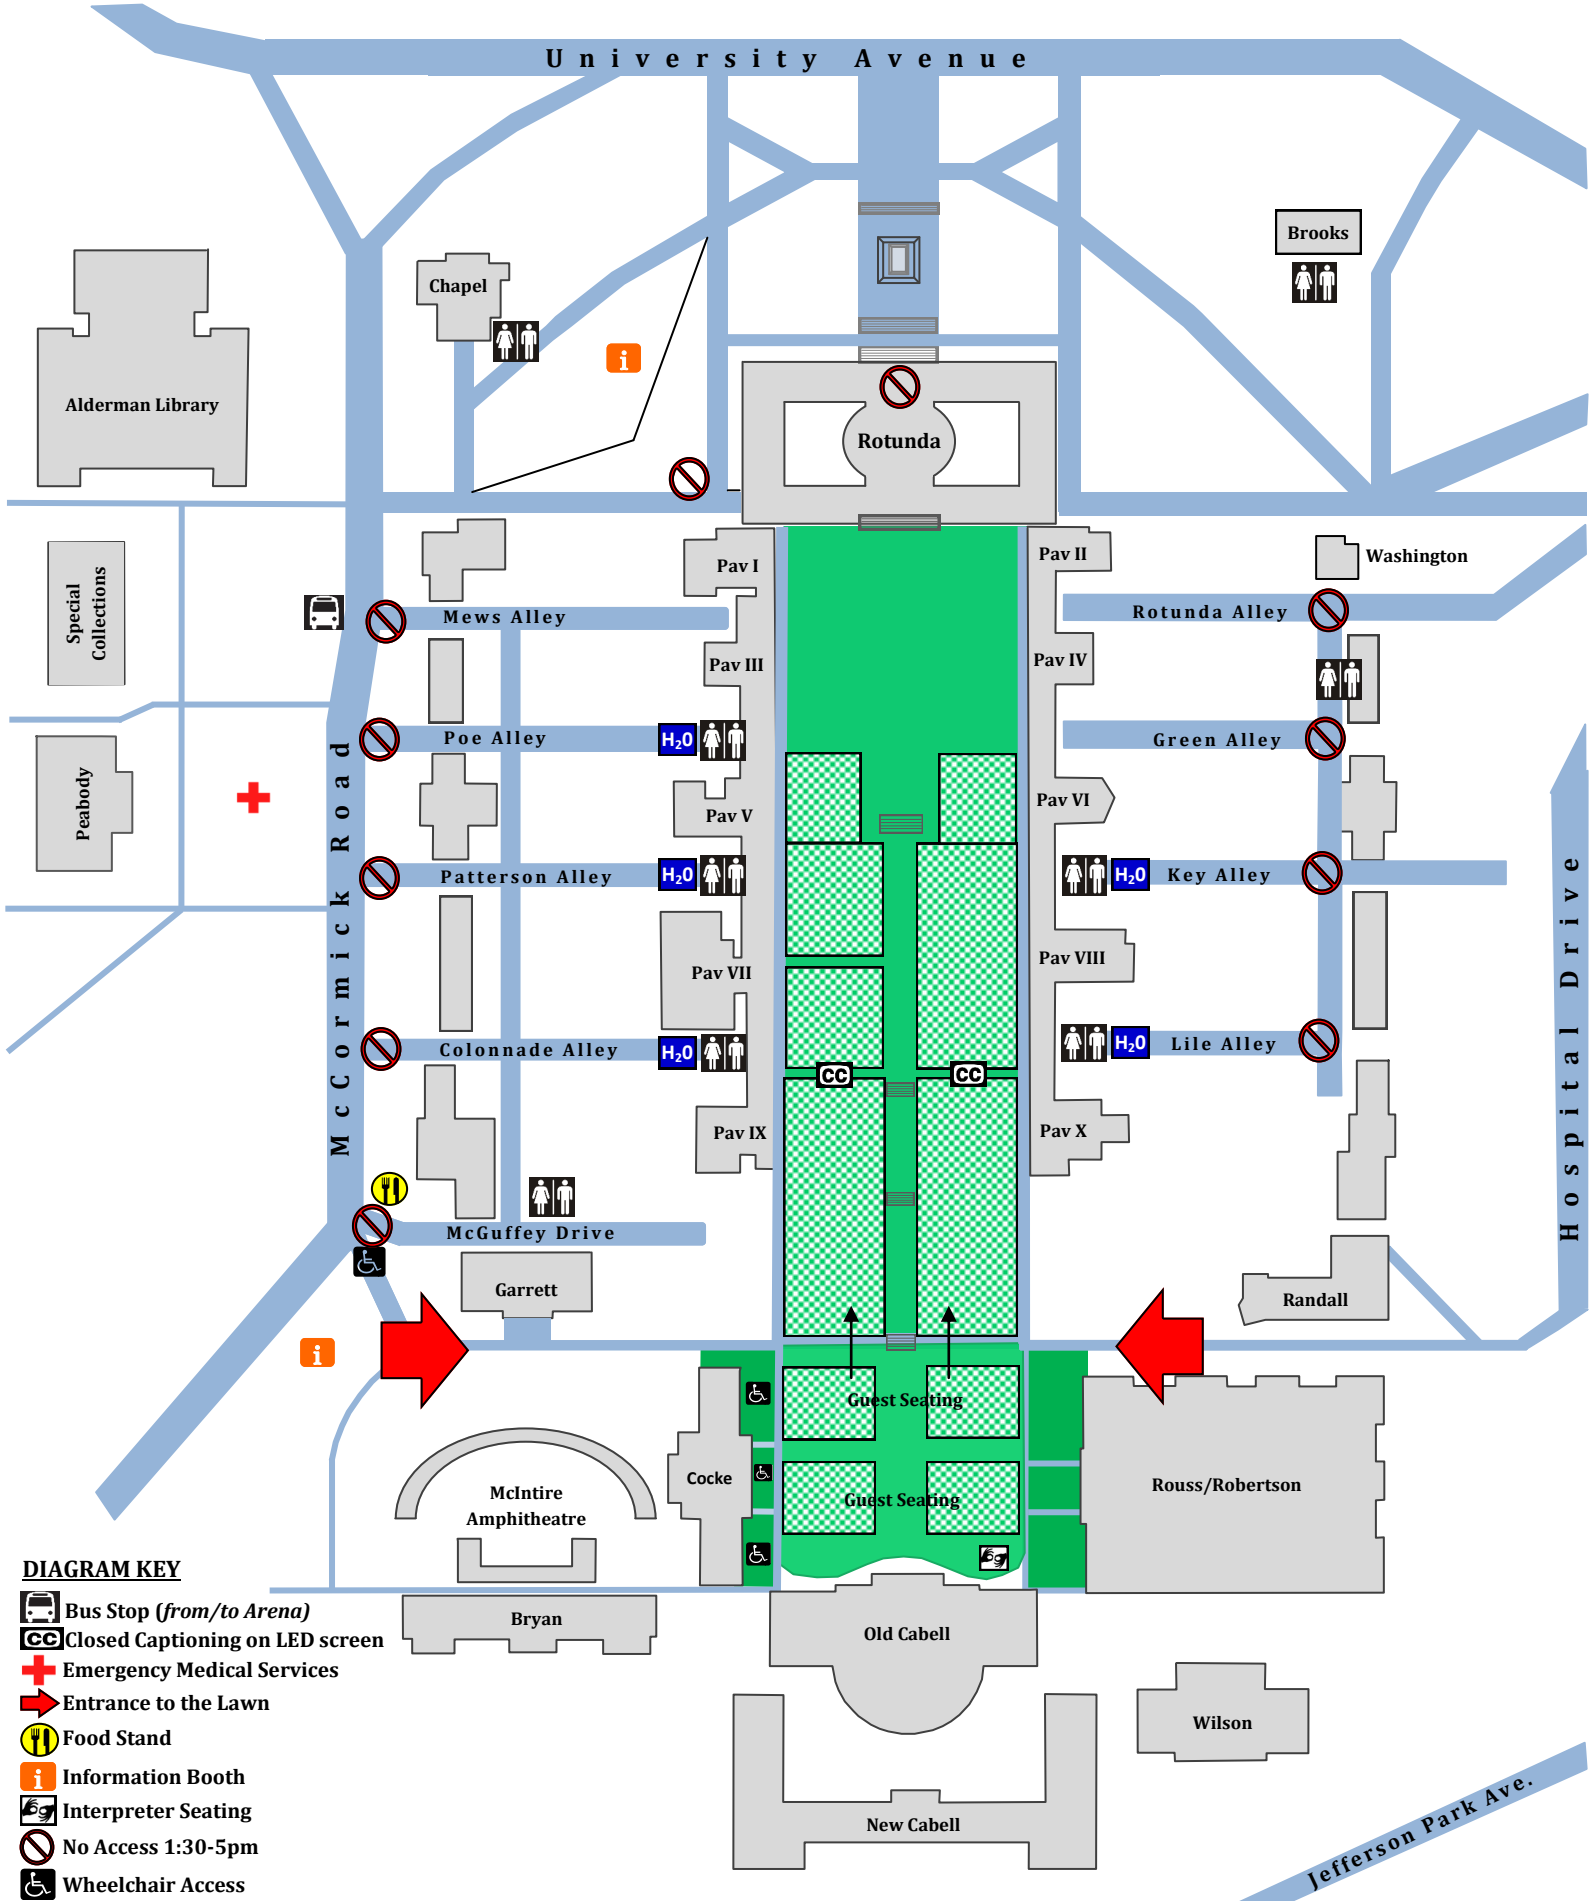

Valedictory Exercises - Lawn Entry Points

Friday, May 19, 2017

DIAGRAM KEY

- Bus Stop (from/to Arena)
- Closed Captioning on LED screen
- Emergency Medical Services
- Entrance to the Lawn
- Food Stand
- Information Booth
- Interpreter Seating
- No Access 1:30-5pm
- Wheelchair Access