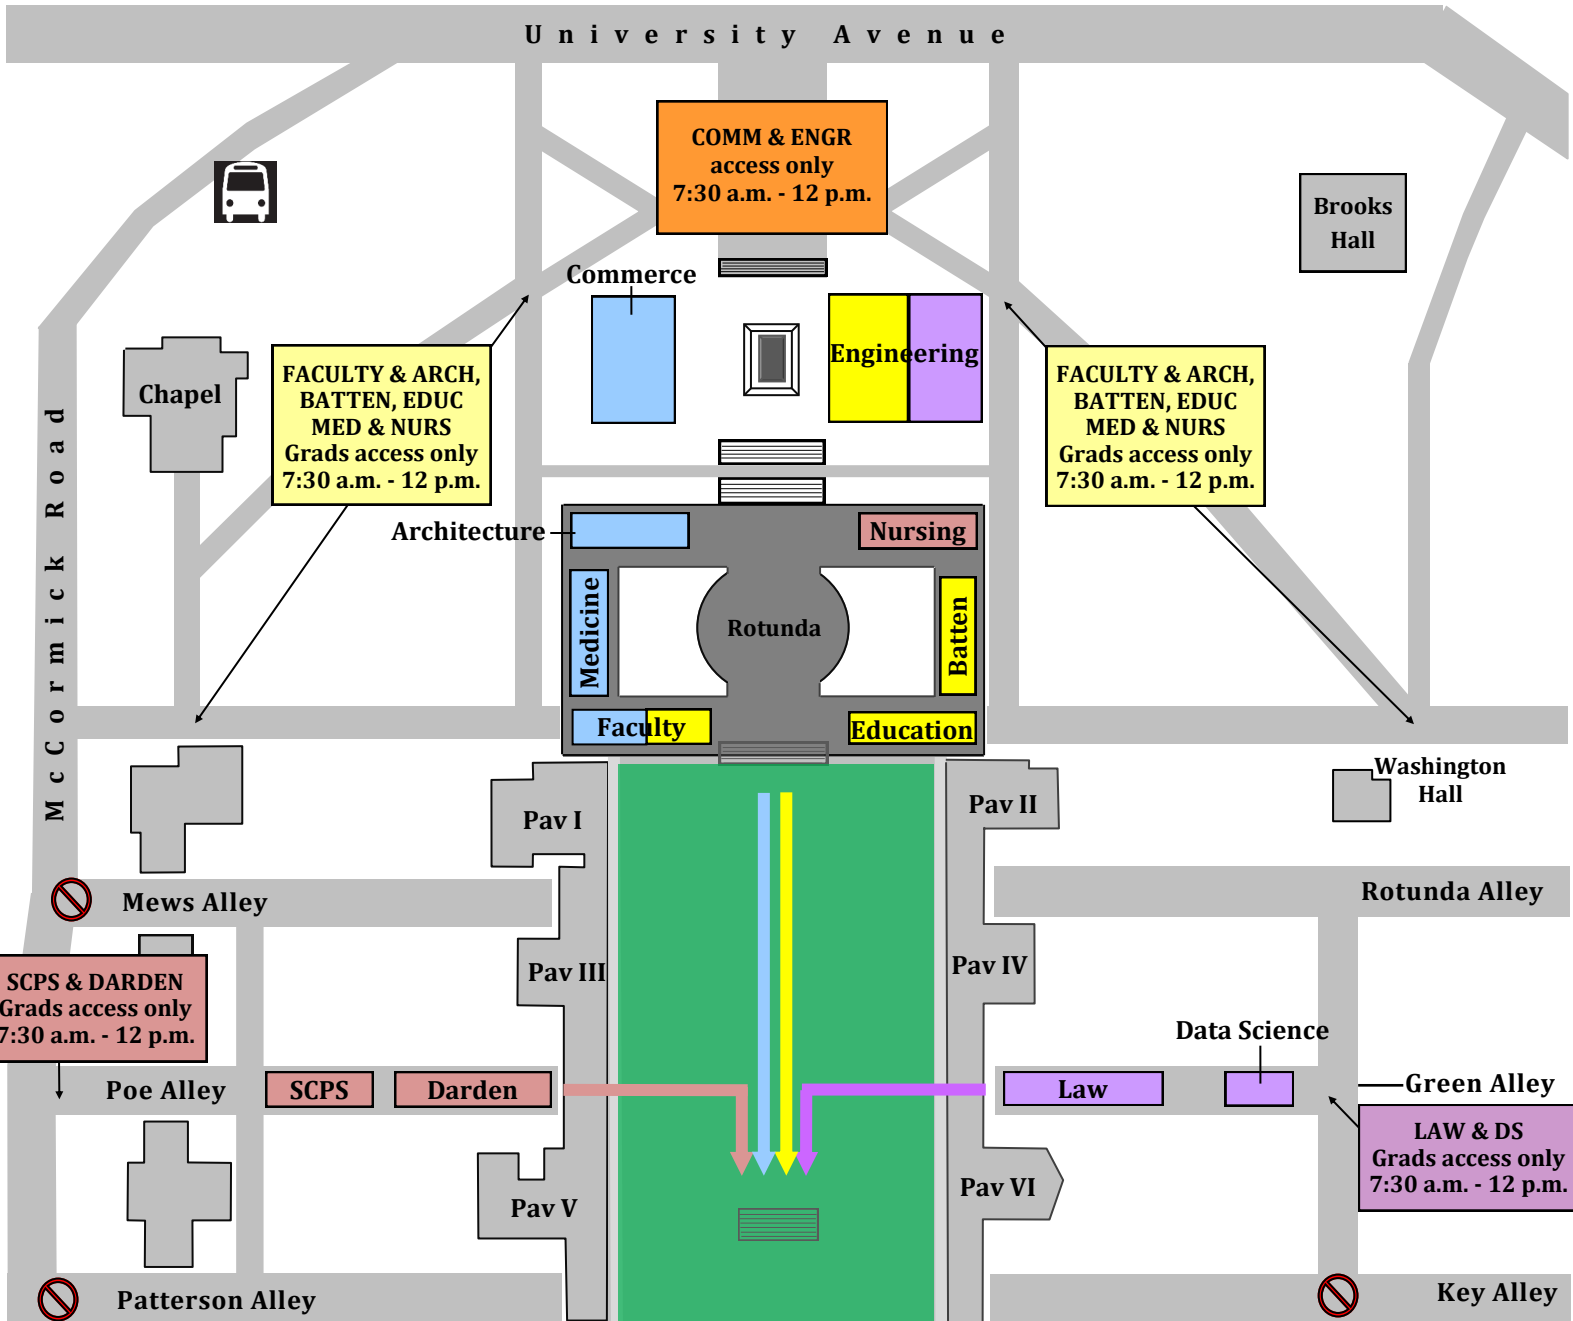

Final Exercises: All Other Schools

Assembly and Procession

(all schools excluding Arts & Sciences)

 **Bus Stop** - from/to John Paul Jones Arena and Scott Stadium

 **No access to Lawn 7:30 a.m. - 12 p.m.**

Academic Procession

- Wave 1: Darden, Medicine, Education, and Law
- Wave 2: Continuing & Professional Studies, Architecture, Batten, and Data Science
- Wave 3: Nursing, Commerce, and Engineering (2 columns)
- Wave 4: Faculty (Two Center Aisles)