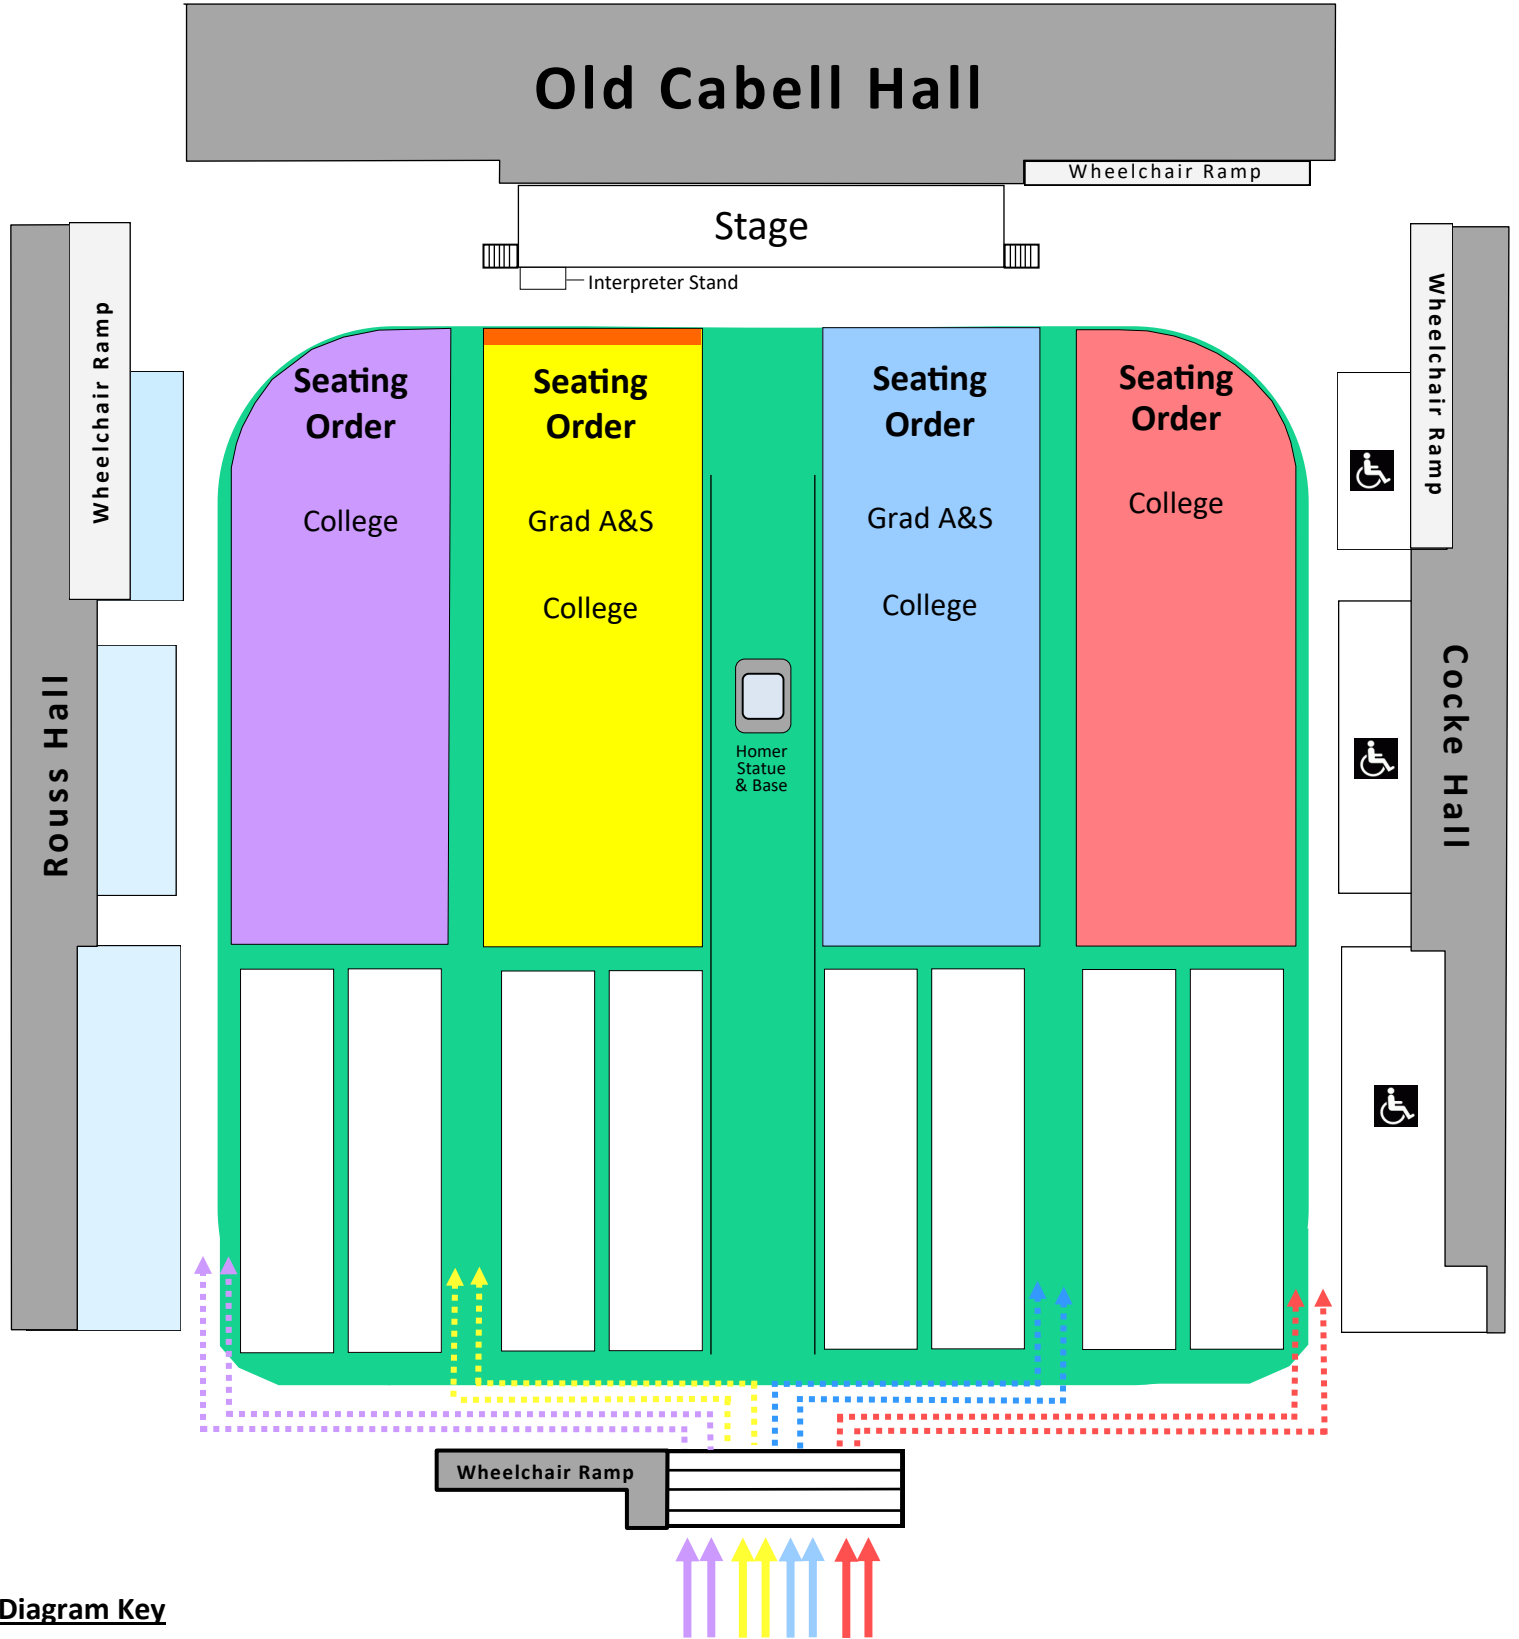

FINAL EXERCISES: SATURDAY, MAY 20
 The College and Graduate School of Arts & Sciences
 Lawn Seating Areas

Diagram Key

- General Seating Sections
- Reserved: Overflow Seating
- Seating for the Deaf and Hard of Hearing (*First two rows*)